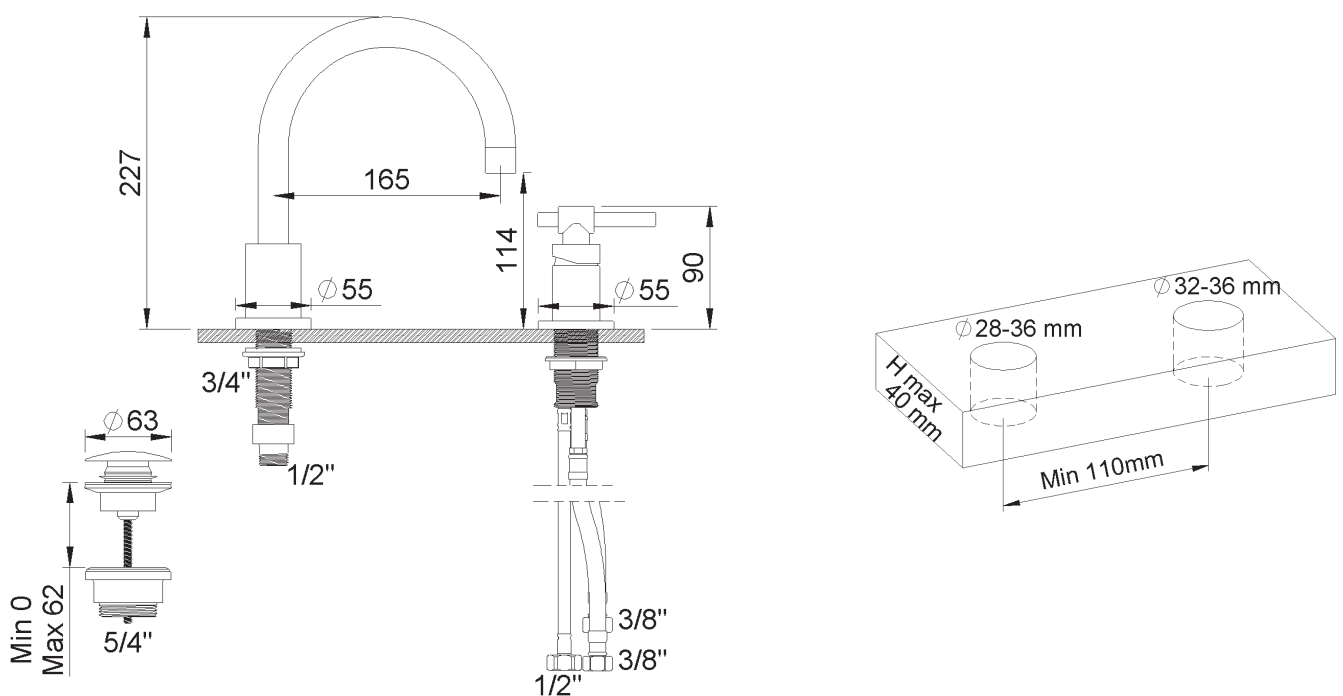

PRODUCT TECHNICAL SHEET

Collection : **DYNAMIC**

Ref. : **4527.11.49**

Mitigeur de lavabo 2 trous, bec 165mm et vidage push-up

2-gats ééngreeps wastafelmengkraan, uitloop 165mm en push-up lediging

2-hole single-lever washbasin mixer, with push-up waste, spout 165mm

Picture

Product details

Flow at 3 bar : Restricted 7,0 l/min

Internal mechanism : Mixer ceramic cartridge (90°)

Technical drawing

RB0.V01